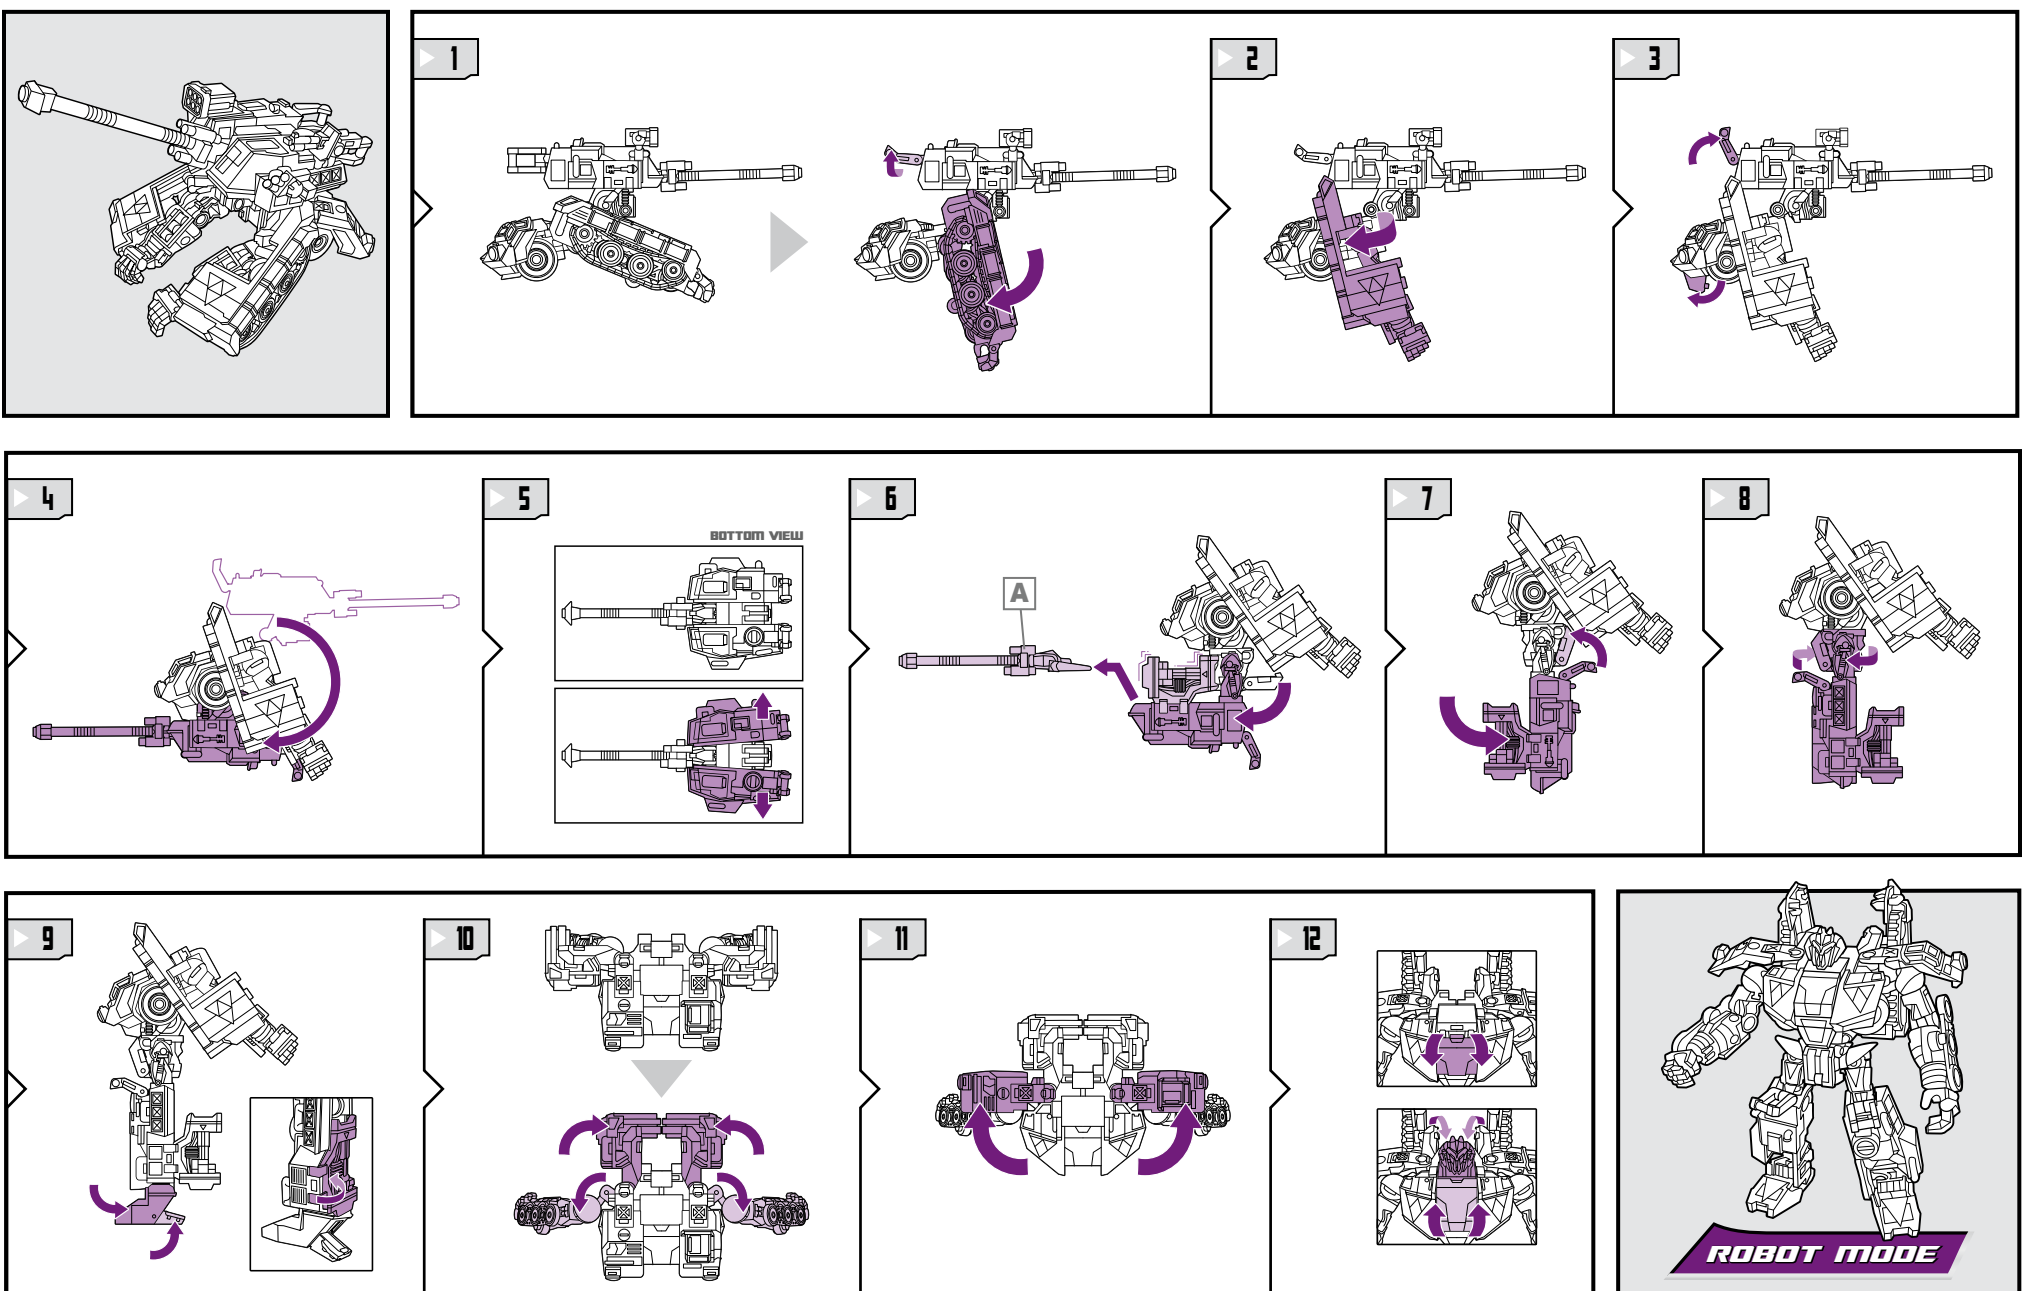

CHANGING TO ROBOT