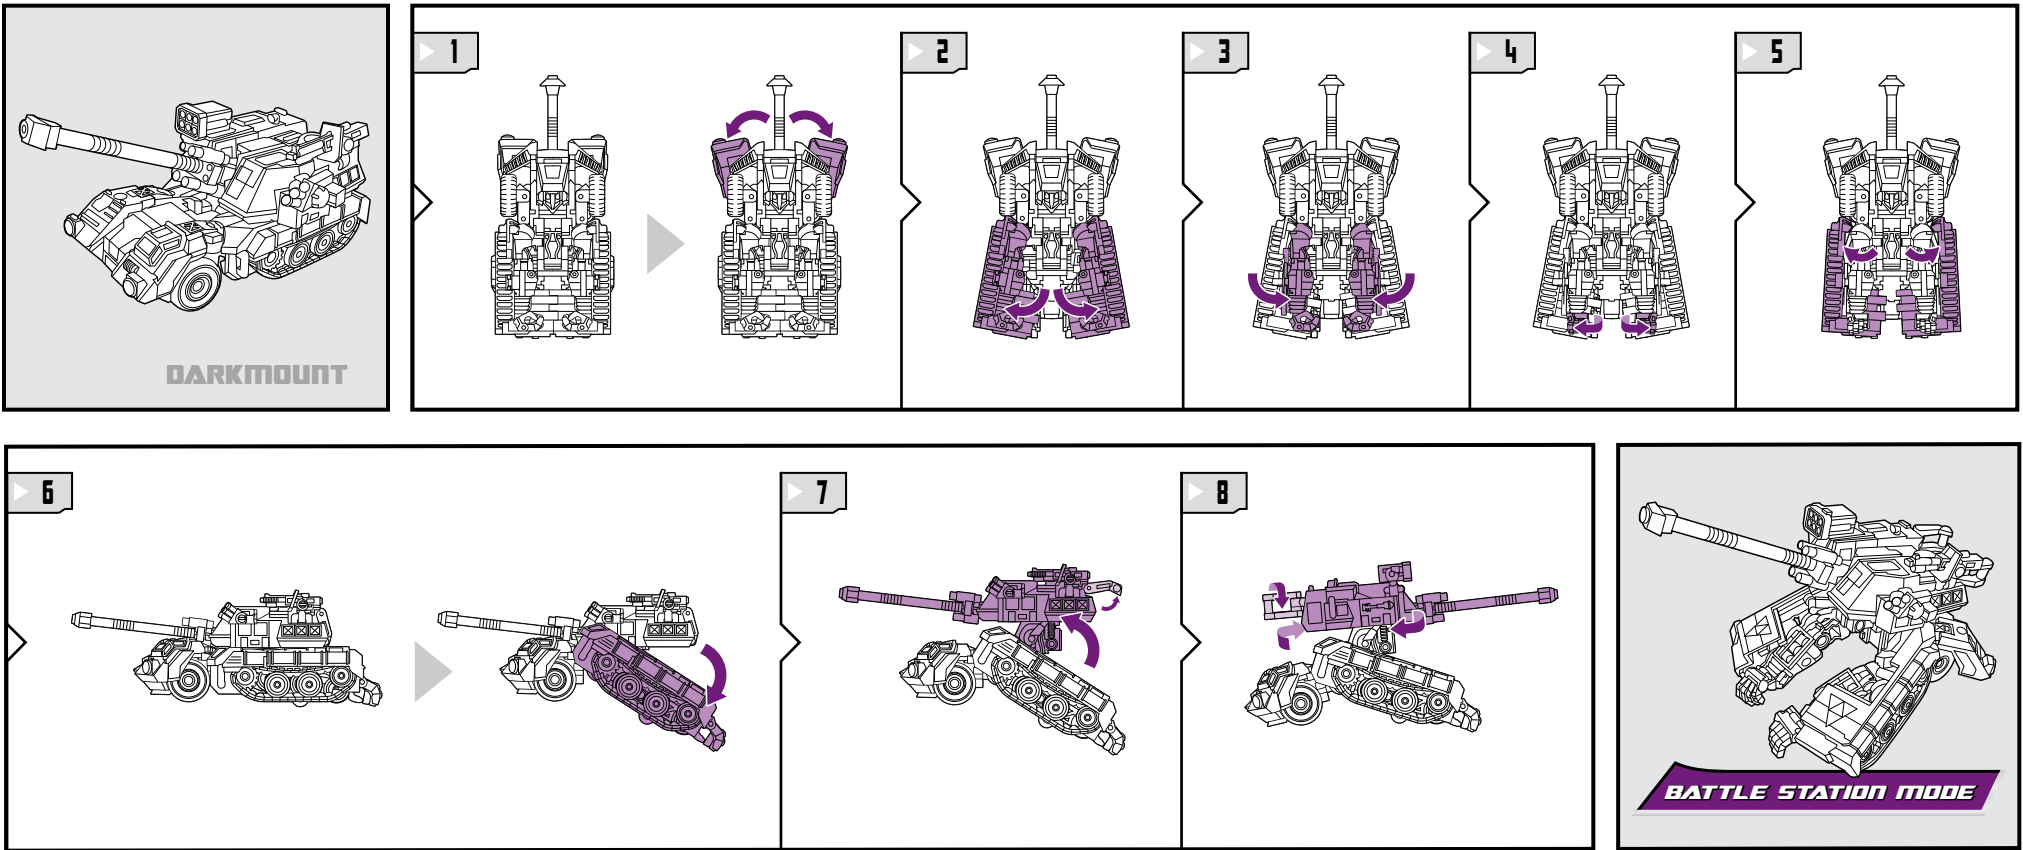

CHANGING TO BATTLE STATION